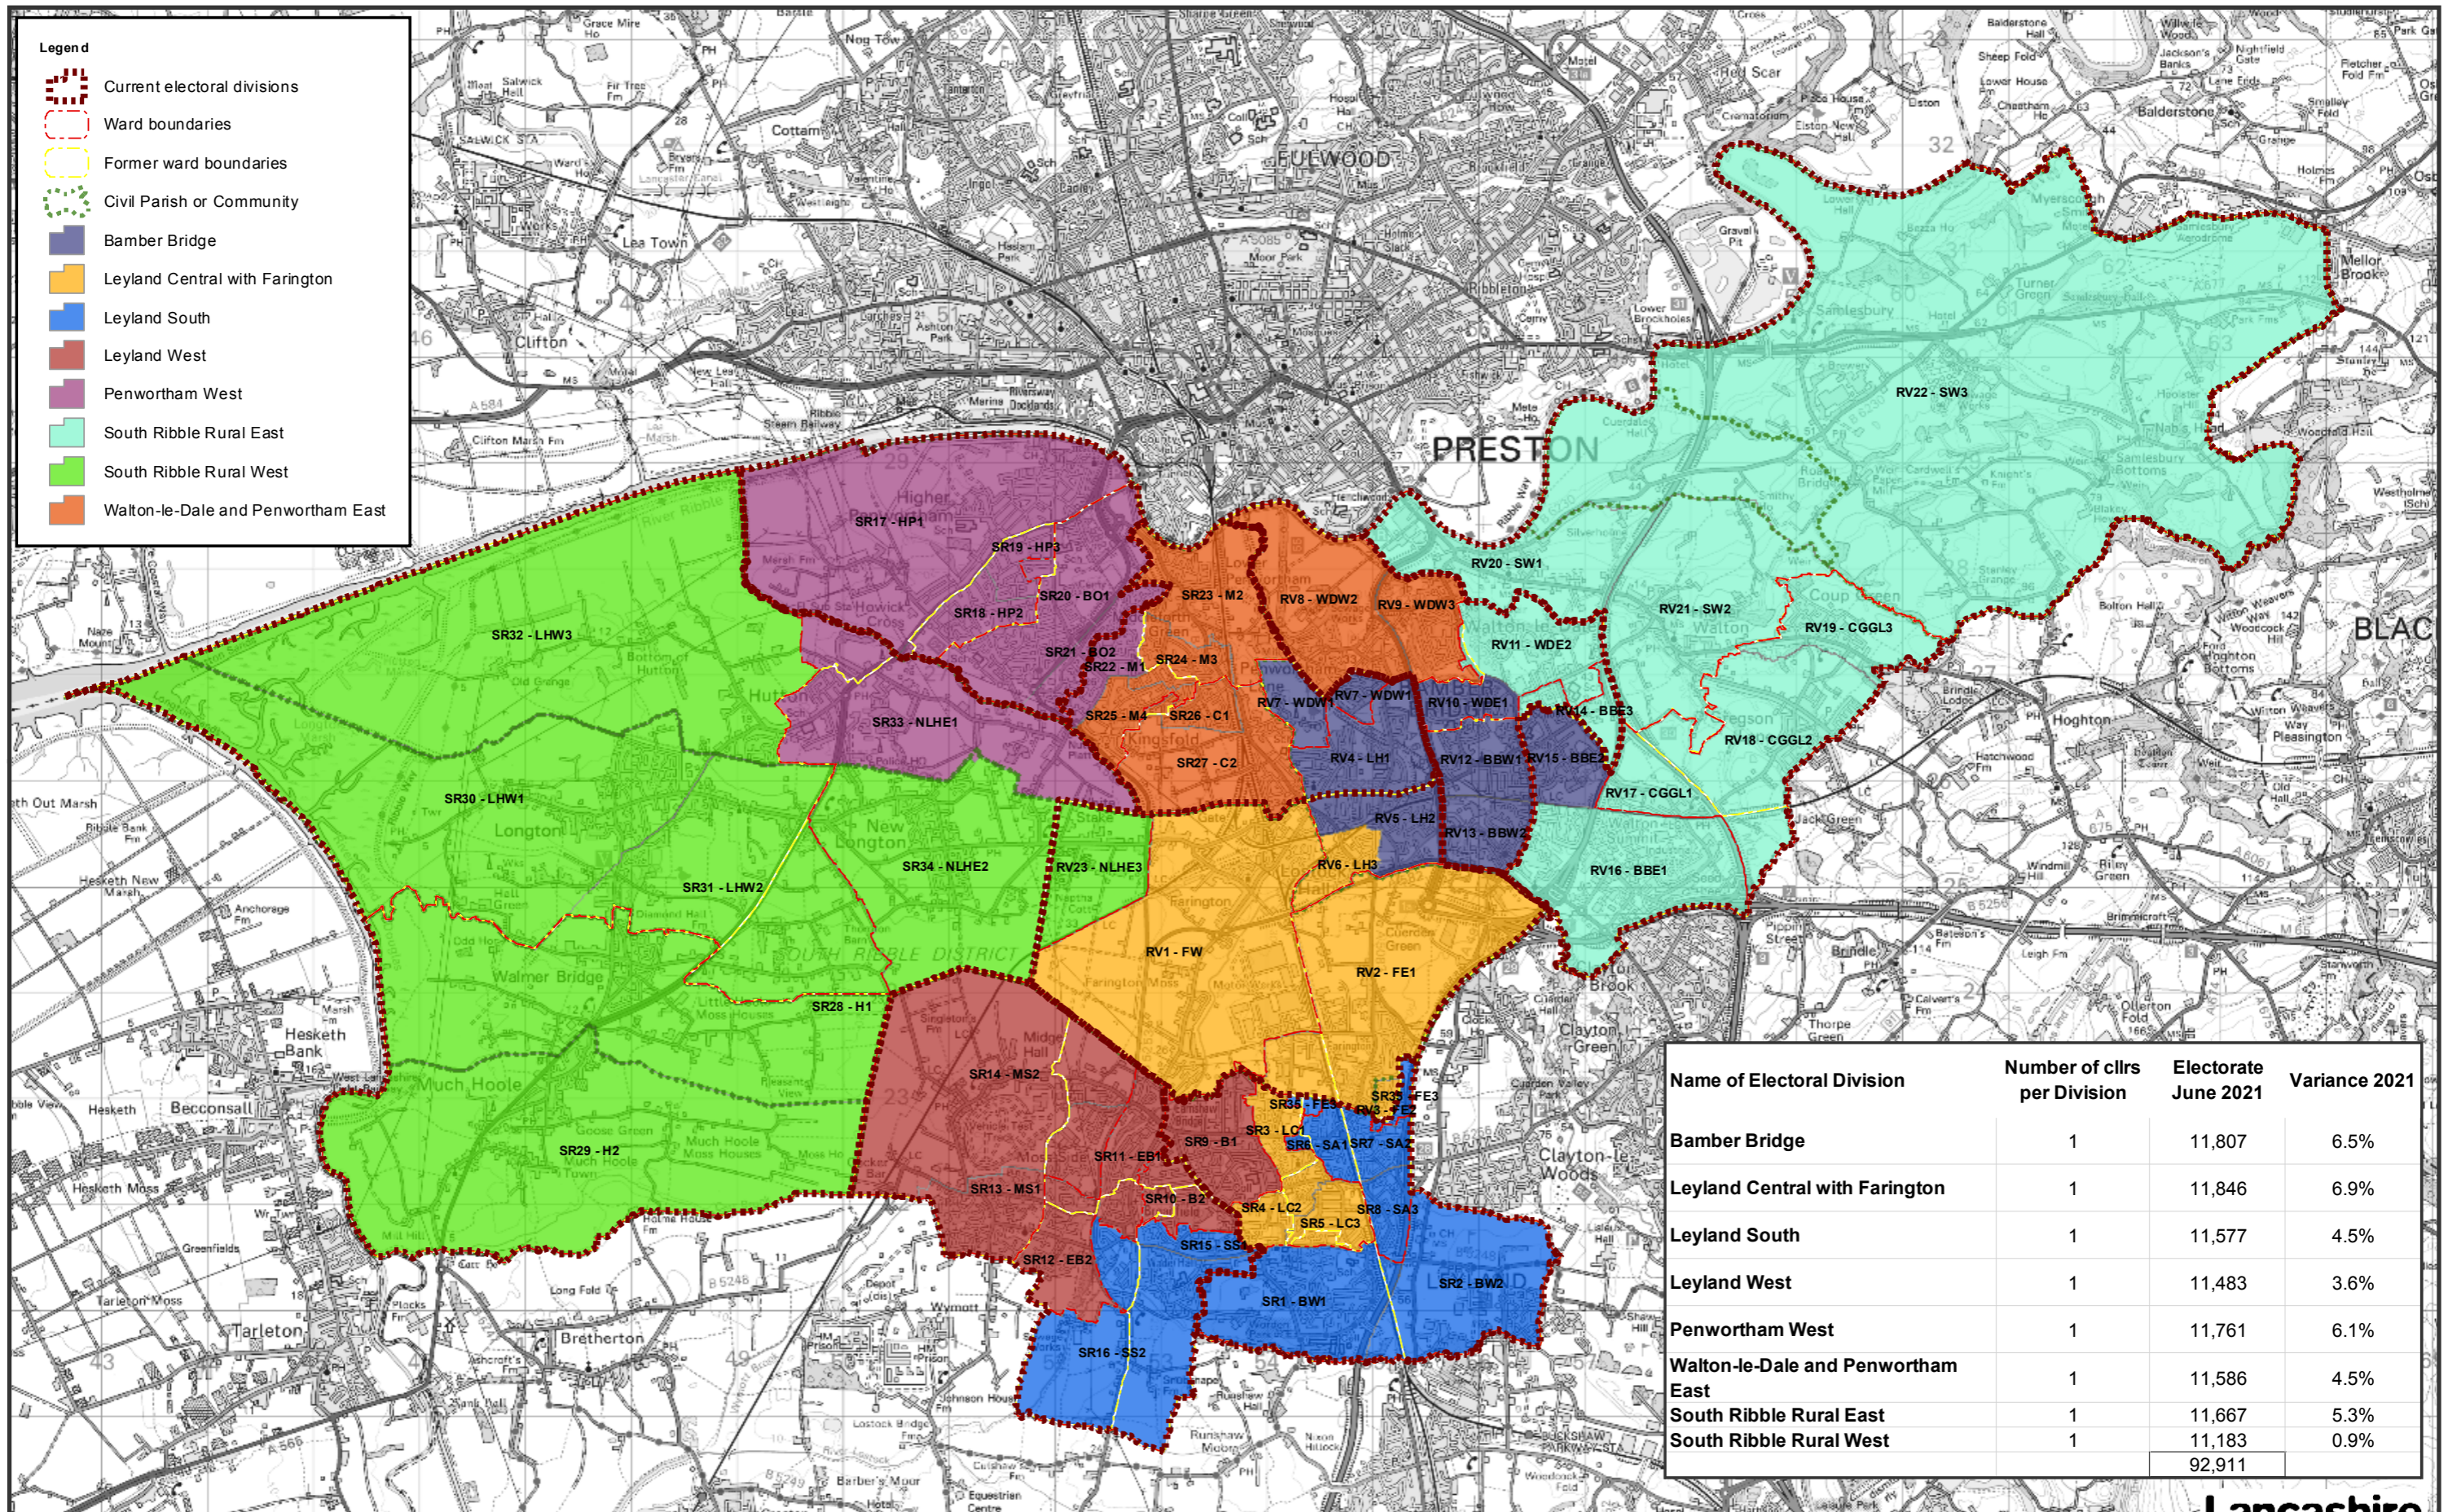

South Ribble: Political Governance Working Group Proposal 1

Name of Electoral Division	Number of cllrs per Division	Electorate June 2021	Variance 2021
Bamber Bridge	1	11,807	6.5%
Leyland Central with Farington	1	11,846	6.9%
Leyland South	1	11,577	4.5%
Leyland West	1	11,483	3.6%
Penwortham West	1	11,761	6.1%
Walton-le-Dale and Penwortham East	1	11,586	4.5%
South Ribble Rural East	1	11,667	5.3%
South Ribble Rural West	1	11,183	0.9%
		92,911	

Reproduced from the Ordnance Survey mapping with the permission of the Controller of Her Majesty's Stationery Office © Crown Copyright. Unauthorised reproduction infringes Crown copyright and may lead to prosecution or civil proceedings. Lancashire County Council Licence No. 100023320 2015